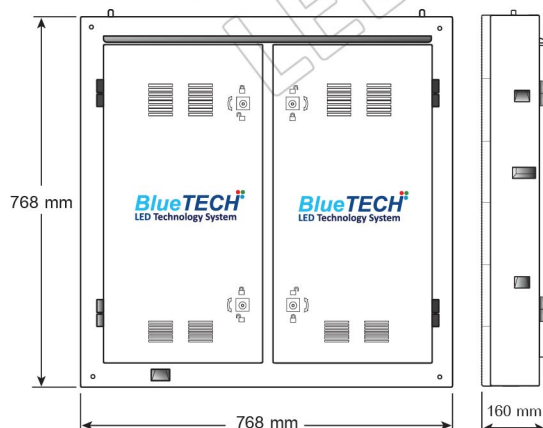

STRUCTURE FEATURE

Specification	Parameters
Cabinet size (H x W x D)	768 mm x 768 mm x 160 mm
Weight	38 kg/Cabinet
Module Quantity Per cabinet	18 Module
Module size (H x W)	128 mm x 256 mm
Module resolution	16 dot x 32 dot
Install mode	Wall mount , hung and stand structure
Cabinet Material	Iron
Service	Backside
Max stacking	150 Cabinet
Power consumption	Average 300 W/m² (Max 600 W/m²)
Average current	1.36 A/m²
Maximum current	2.70 A/m²
Power supply display	Switching DC 5 V
IP rating	IP65/54
Display port	CAT 5
Cooling	FAN
Operating temperature range	-20 ~ 50°C
Operating humidity range	10 ~ 90 %
Continual running time	24/7
Life time(1)	100,000 Hours

(1) Life time of approximately Of use 50% brightness.

CABINET DIMENSIONS