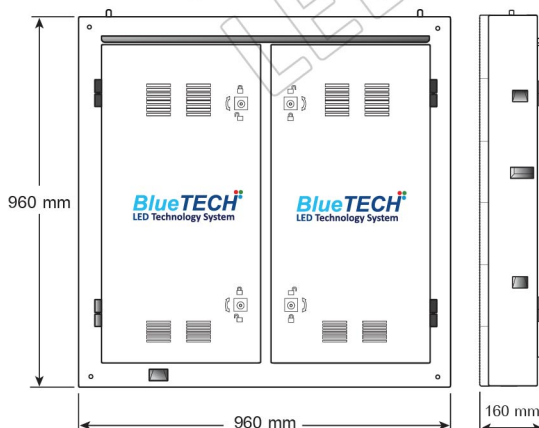

STRUCTURE FEATURE

Specification	Parameters
Cabinet size (H x W x D)	960 mm x 960 mm x 160 mm
Weight	40 kg/Cabinet
Module Quantity Per cabinet	32 Module
Module size (H x W)	96 mm x 192 mm
Module resolution	16 dot x 32 dot
Install mode	Wall mount , hung and stand structure
Cabinet Material	Iron
Service	Backside
Max stacking	150 Cabinet
Power consumption	Average 350 W/m² (Max 600 W/m²)
Average current	1.60 A/m²
Maximum current	2.70 A/m²
Power supply display	Switching DC 5 V
IP rating	IP65/54
Display port	CAT 5
Cooling	FAN
Operating temperature range	-20 ~ 50°C
Operating humidity range	10 ~ 90 %
Continual running time	24/7
Life time(1)	100,000 Hours

(1) Life time of approximately Of use 50% brightness.

CABINET DIMENSIONS