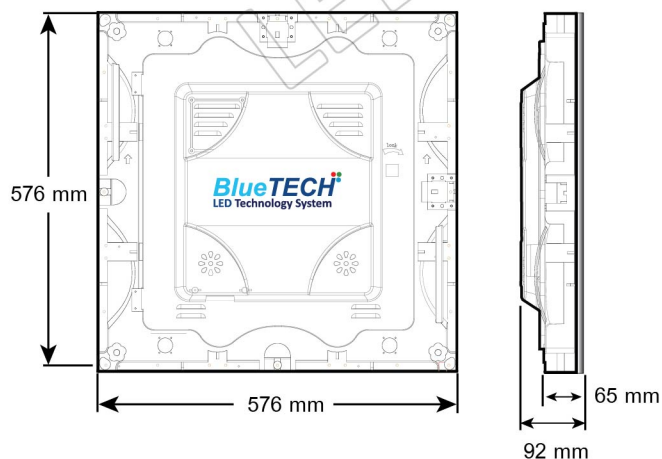

FEATURES

- Indoor LED Display Full Color
- Brightness 2,200 cd/m²
- 27,777 dot/m²
- Full HD 1,920 Pixel
- LED Long Life 100,000 Hours
- Protection Circuit Full Option
- Low Power Consumption
- Cabinet size 576 mm x 576 mm

APPLICATIONS

- Indoor Use
- Branding
- Digital Signage
- Broadcast Studios

DISPLAY SPECIFICATION

Specification	Parameters
Pixel pitch	6.0 mm
Display resolution / Cabinet	9,216 dot (96 dot x 96 dot)
Pixel Configuration	RGB (3in1)
Wavelength (R,G,B)	625±2 nm , 522±2 nm , 467±2 nm
Viewing angle	160°(W) / 120°(H)
LED size	SMD3528
Pixel density	27,777 Dot/m ²
Display color	4.4 trillion colors
Maximum brightness	2,200 cd/m ²
Grey scale	14 bit
Frame frequency	60 Hz
Refresh rate	1,400 Hz
Contrast ratio	4,000:1
Driving method	1/8 Constant Driving
Maximum display size	150 m x 150 m
Best distance of visualization	6 - 250 m

STRUCTURE FEATURE

Specification	Parameters
Cabinet size (H x W x D)	576 mm x 576 mm x 92 mm
Weight	11 kg/Cabinet
Module Quantity Per cabinet	9 Module
Module size (H x W)	192 mm x 192 mm
Module resolution	32 dot x 32 dot
Install mode	Wall mount , hung and stand structure
Cabinet Material	Aluminium
Service	Backside
Max stacking	150 Cabinet
Power consumption	Average 330 W/m ² (Max 1,000 W/m ²)
Average current	1.5 A/m ²
Maximum current	4.5 A/m ²
Power supply display	Switching DC 5 V
IP rating	IP31
Display port	CAT 5
Cooling	FAN and Aluminium Case Hestsink
Operating temperature range	-20 ~ 65°C
Operating humidity range	10 ~ 90 %
Continual running time	24/7
Life time(1)	100,000 Hours

(1) Life time of approximately Of use 50% brightness.

CABINET DIMENSIONS

CABINET SCREEN DIMENSIONS