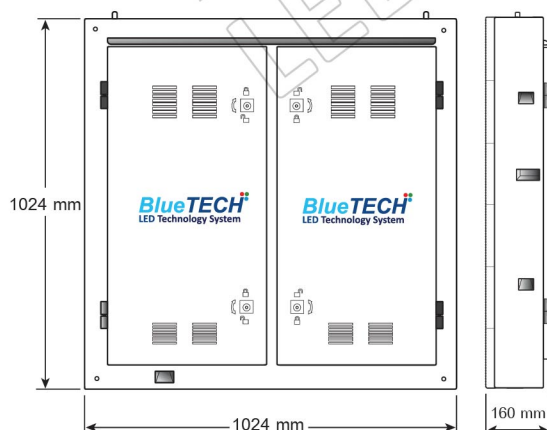

STRUCTURE FEATURE

Specification	Parameters
Cabinet size (H x W x D)	1024 mm x 1024 mm x 160 mm
Weight	55 kg/Cabinet
Module Quantity Per cabinet	16 Module
Module size (H x W)	256 mm x 256 mm
Module resolution	16 dot x 16 dot
Install mode	Wall mount , hung and stand structure
Cabinet Material	Iron
Service	Backside
Max stacking	150 Cabinet
Power consumption	Average 300 W/m² (Max 600 W/m²)
Average current	1.36 A/m²
Maximum current	2.70 A/m²
Power supply display	Switching DC 5 V
IP rating	IP65/54
Display port	CAT-5
Cooling	FAN
Operating temperature range	-20 ~ 50°C
Operating humidity range	10 ~ 90 %
Continual running time	24/7
Life time(1)	100,000 Hours

(1) Life time of approximately Of use 50% brightness.

CABINET DIMENSIONS