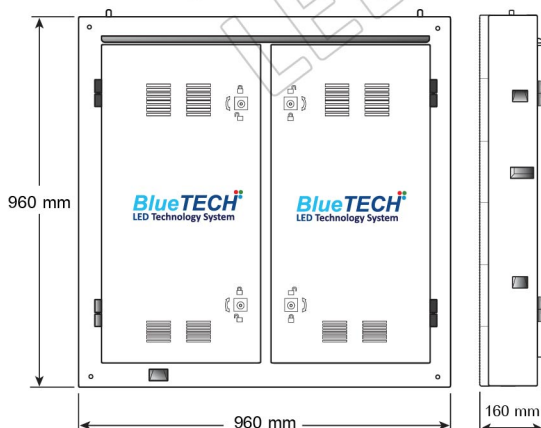

STRUCTURE FEATURE

Specification	Parameters
Cabinet size (H x W x D)	960 mm x 960 mm x 160 mm
Weight	50 kg/Cabinet
Module Quantity Per cabinet	36 Module
Module size (H x W)	160 mm x 160 mm
Module resolution	16 dot x 16 dot
Install mode	Wall mount , hung and stand structure
Cabinet Material	Iron
Service	Backside
Max stacking	150 Cabinet
Power consumption	Average 150 W/m² (Max 600 W/m²)
Average current	0.7 A/m²
Maximum current	2.72 A/m²
Power supply display	Switching DC 5 V
IP rating	IP31
Display port	CAT 5
Cooling	FAN
Operating temperature range	-20 ~ 50°C
Operating humidity range	10 ~ 90 %
Continual running time	24/7
Life time(1)	100,000 Hours

(1) Life time of approximately Of use 50% brightness.

CABINET DIMENSIONS